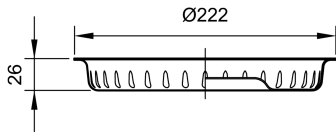

Silt basket

Product information

Used with

- ACO hygienic gully 218 - Horizontal
 - Fixed height or Telescopic
- ACO hygienic box channel
 - Channel dimension
 - Width W_o [mm]: 300, 400, 500, 600, 800
 - Outlet $\varnothing D$ [mm]: 200 or welded with ACO hygienic gully 218
 - Direction of gully outlet: horizontal

Description

Stainless steel

- 0,7 litre capacity
- Material grade 1.4301 (304)