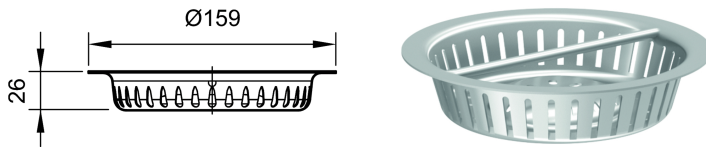

Silt basket

Product information

Used with

- ACO gully 142 and 157 - horizontal
 - Fixed height or Telescopic
- ACO hygienic box channel
 - Channel dimension
 - Width W_0 [mm]: 300, 400, 500, 600, 800
 - Outlet øD [mm]: 142 or welded with ACO hygienic gully 157
 - Direction of gully outlet: horizontal

Description

- Stainless steel
- 0,3 litre capacity
- Material grade 1.4301 (304)