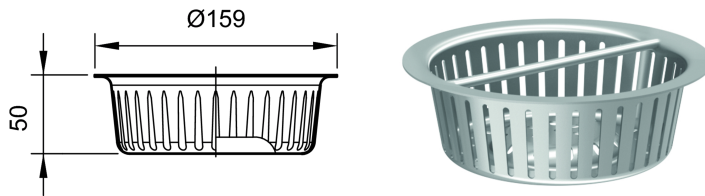

Silt basket

Product information

Used with

- ACO gully 157 - vertical
 - Fixed height or telescopic
- ACO hygienic box channel
 - Channel dimension
 - Width W_o [mm]: 300, 400, 500, 600, 800
 - Outlet $\text{Ø}D$ [mm]: 142 or welded with ACO hygienic gully 157
 - Direction of gully outlet: vertical

Description

- Stainless steel
- 0,6 litre capacity
- Material grade 1.4301 (304)